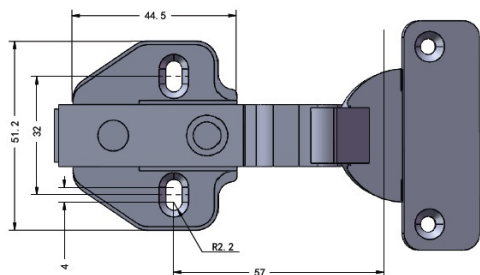

PRODUCT SHEET

Description:

Soft Closing Hinge SS304, "C", $\varnothing$ 35mm,Clip-On,H=0,Plate F/Wood Screws, Inset Doors, 100 Degree, Cup cc.:48mm,Mounting Plate, F/Wood Screws, H:0mm,No Name Plate,Hydraulic Plastic Pump

Item number:

15.03.770-0

Units	Box	Carton	HS Code	Barcode
Pcs.	1	200	8302100090	
				5704866442206

SISO A/S

Mileparken 11
DK-2740 Skovlunde
Denmark
VAT: DK 24786013

Phone +45 45 830 900

www.siso.dk
siso@siso.dk

Danske Bank
Nytorv Branch
Copenhagen
SWIFT: DABADKKK

Account no.
4180 3112 112936
IBAN Account
DK7230003112112936