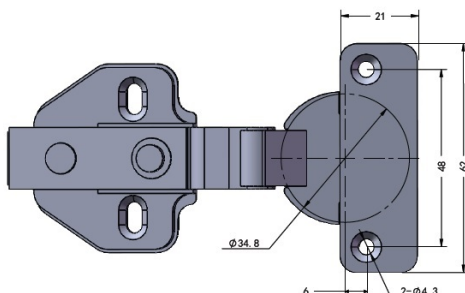

PRODUCT SHEET

Description:

Soft Closing Hinge SS304, "C", $\varnothing$ 35mm,Clip-On,H=0,Plate F/Wood Screws, Inset Doors, 100 Degree, Cup cc.:48mm,Mounting Plate, F/Wood Screws, H:0mm,No Name Plate,Hydraulic Plastic Pump

Item number:

15.03.770-0

Units	Box	Carton	HS Code	Barcode
Pcs.	1	200	8302100090	
				5704866442206

SISO A/S

Mileparken 11
DK-2740 Skovlunde
Denmark
VAT: DK 24786013

Phone +45 45 830 900

www.siso.dk
siso@siso.dk

Danske Bank
Nytorv Branch
Copenhagen
SWIFT: DABADKKK

Account no.
4180 3112 112936
IBAN Account
DK7230003112112936