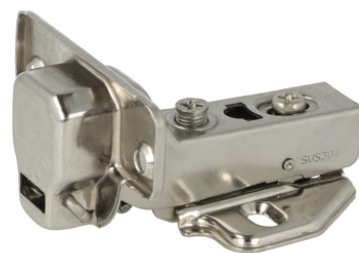

# PRODUCT SHEET

**Description:**

Soft Closing Hinge SS304, "C", $\varnothing$ 35mm,Clip-On,H=0,Plate F/Wood Screws, Inset Doors, 100 Degree, Cup cc.:48mm,Mounting Plate, F/Wood Screws, H:0mm,No Name Plate,Hydraulic Plastic Pump

**Item number:**

15.03.770-0

Units	Box	Carton	HS Code	Barcode
Pcs.	1	200	8302100090	
				5704866442206

**SISO A/S**

Mileparken 11  
DK-2740 Skovlunde  
Denmark  
VAT: DK 24786013

Phone +45 45 830 900

www.siso.dk  
siso@siso.dk