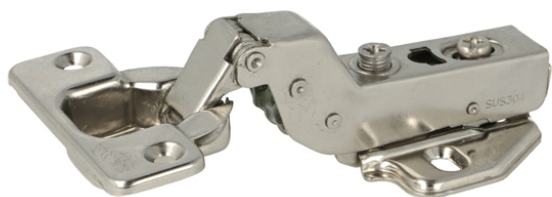

# PRODUCT SHEET

**Description:**

Soft Closing Hinge SS304, "C", $\varnothing$ 35mm,Clip-On,H=0,Plate F/Wood Screws, Inset Doors, 100 Degree, Cup cc.:48mm,Mounting Plate, F/Wood Screws, H:0mm,No Name Plate,Hydraulic Plastic Pump

**Item number:**

15.03.770-0

Units	Box	Carton	HS Code	Barcode
Pcs.	1	200	8302100090	
				5704866442206

**SISO A/S**

Mileparken 11  
DK-2740 Skovlunde  
Denmark  
VAT: DK 24786013

Phone +45 45 830 900

www.siso.dk  
siso@siso.dk