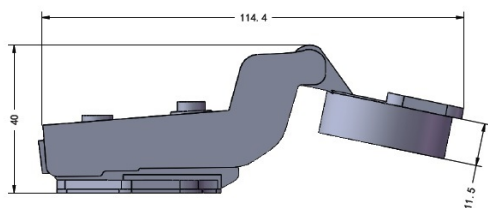

PRODUCT SHEET

Description:

Soft Closing Hinge SS304, "C", $\varnothing$ 35mm,Clip-On,H=0,Plate F/Wood Screws, Inset Doors, 100 Degree, Cup cc.:48mm,Mounting Plate, F/Wood Screws, H:0mm,No Name Plate,Hydraulic Plastic Pump

Item number:

15.03.770-0

Units	Box	Carton	HS Code	Barcode
Pcs.	1	200	8302100090	
				5704866442206

SISO A/S

Mileparken 11
DK-2740 Skovlunde
Denmark
VAT: DK 24786013

Phone +45 45 830 900

www.siso.dk
siso@siso.dk

Danske Bank
Nytorv Branch
Copenhagen
SWIFT: DABADKKK

Account no.
4180 3112 112936
IBAN Account
DK7230003112112936